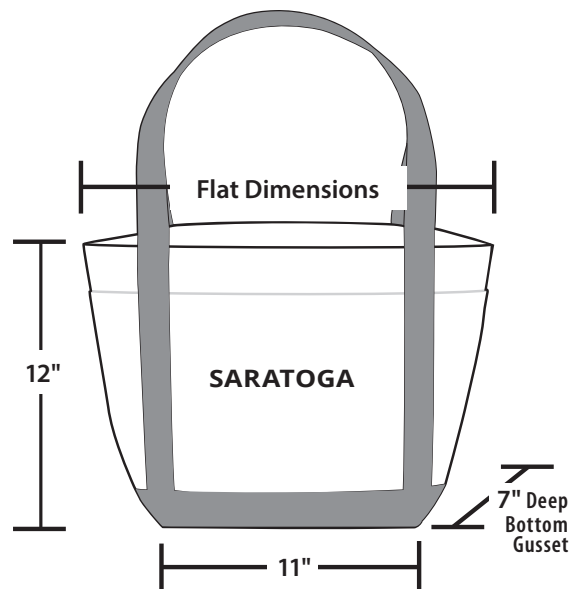

BOAT BAGS

SARATOGA

Size: 18W x 12H x 7 - See diagram.
1 1/4"-wide x 25"-long handles. 80 GSM.

Imprint	Item #	150	250	500	1000	3000	
SCREEN PRINT	39ST1812	3.30	2.80	2.70	2.65	2.60	C
COLOR VISTA	CVST1812	4.30	3.80	3.60	3.55	3.50	C
SPARKLE	SPST1812	5.80	5.30	5.20	5.15	5.10	C

Shipping: 15 lbs. per box of 100
Imprint Area: Front/Back - 7W x 6H

DEL MAR

Size: 18W x 8 x 15H
1 1/4"-wide x 28"-long handles. 100 GSM.

Imprint	Item #	150	250	500	1000	3000	
SCREEN PRINT	39DMBK1815	3.65	3.15	3.05	3.00	2.95	C
COLOR VISTA	CVDMBK1815	4.65	4.15	3.95	3.90	3.85	C
SPARKLE	SPDMBK1815	6.15	5.65	5.55	5.50	5.45	C

Shipping: 19 lbs. per box of 50
Imprint Area: Front/Back - 8W x 10H
Side Gusset - 3W x 8H